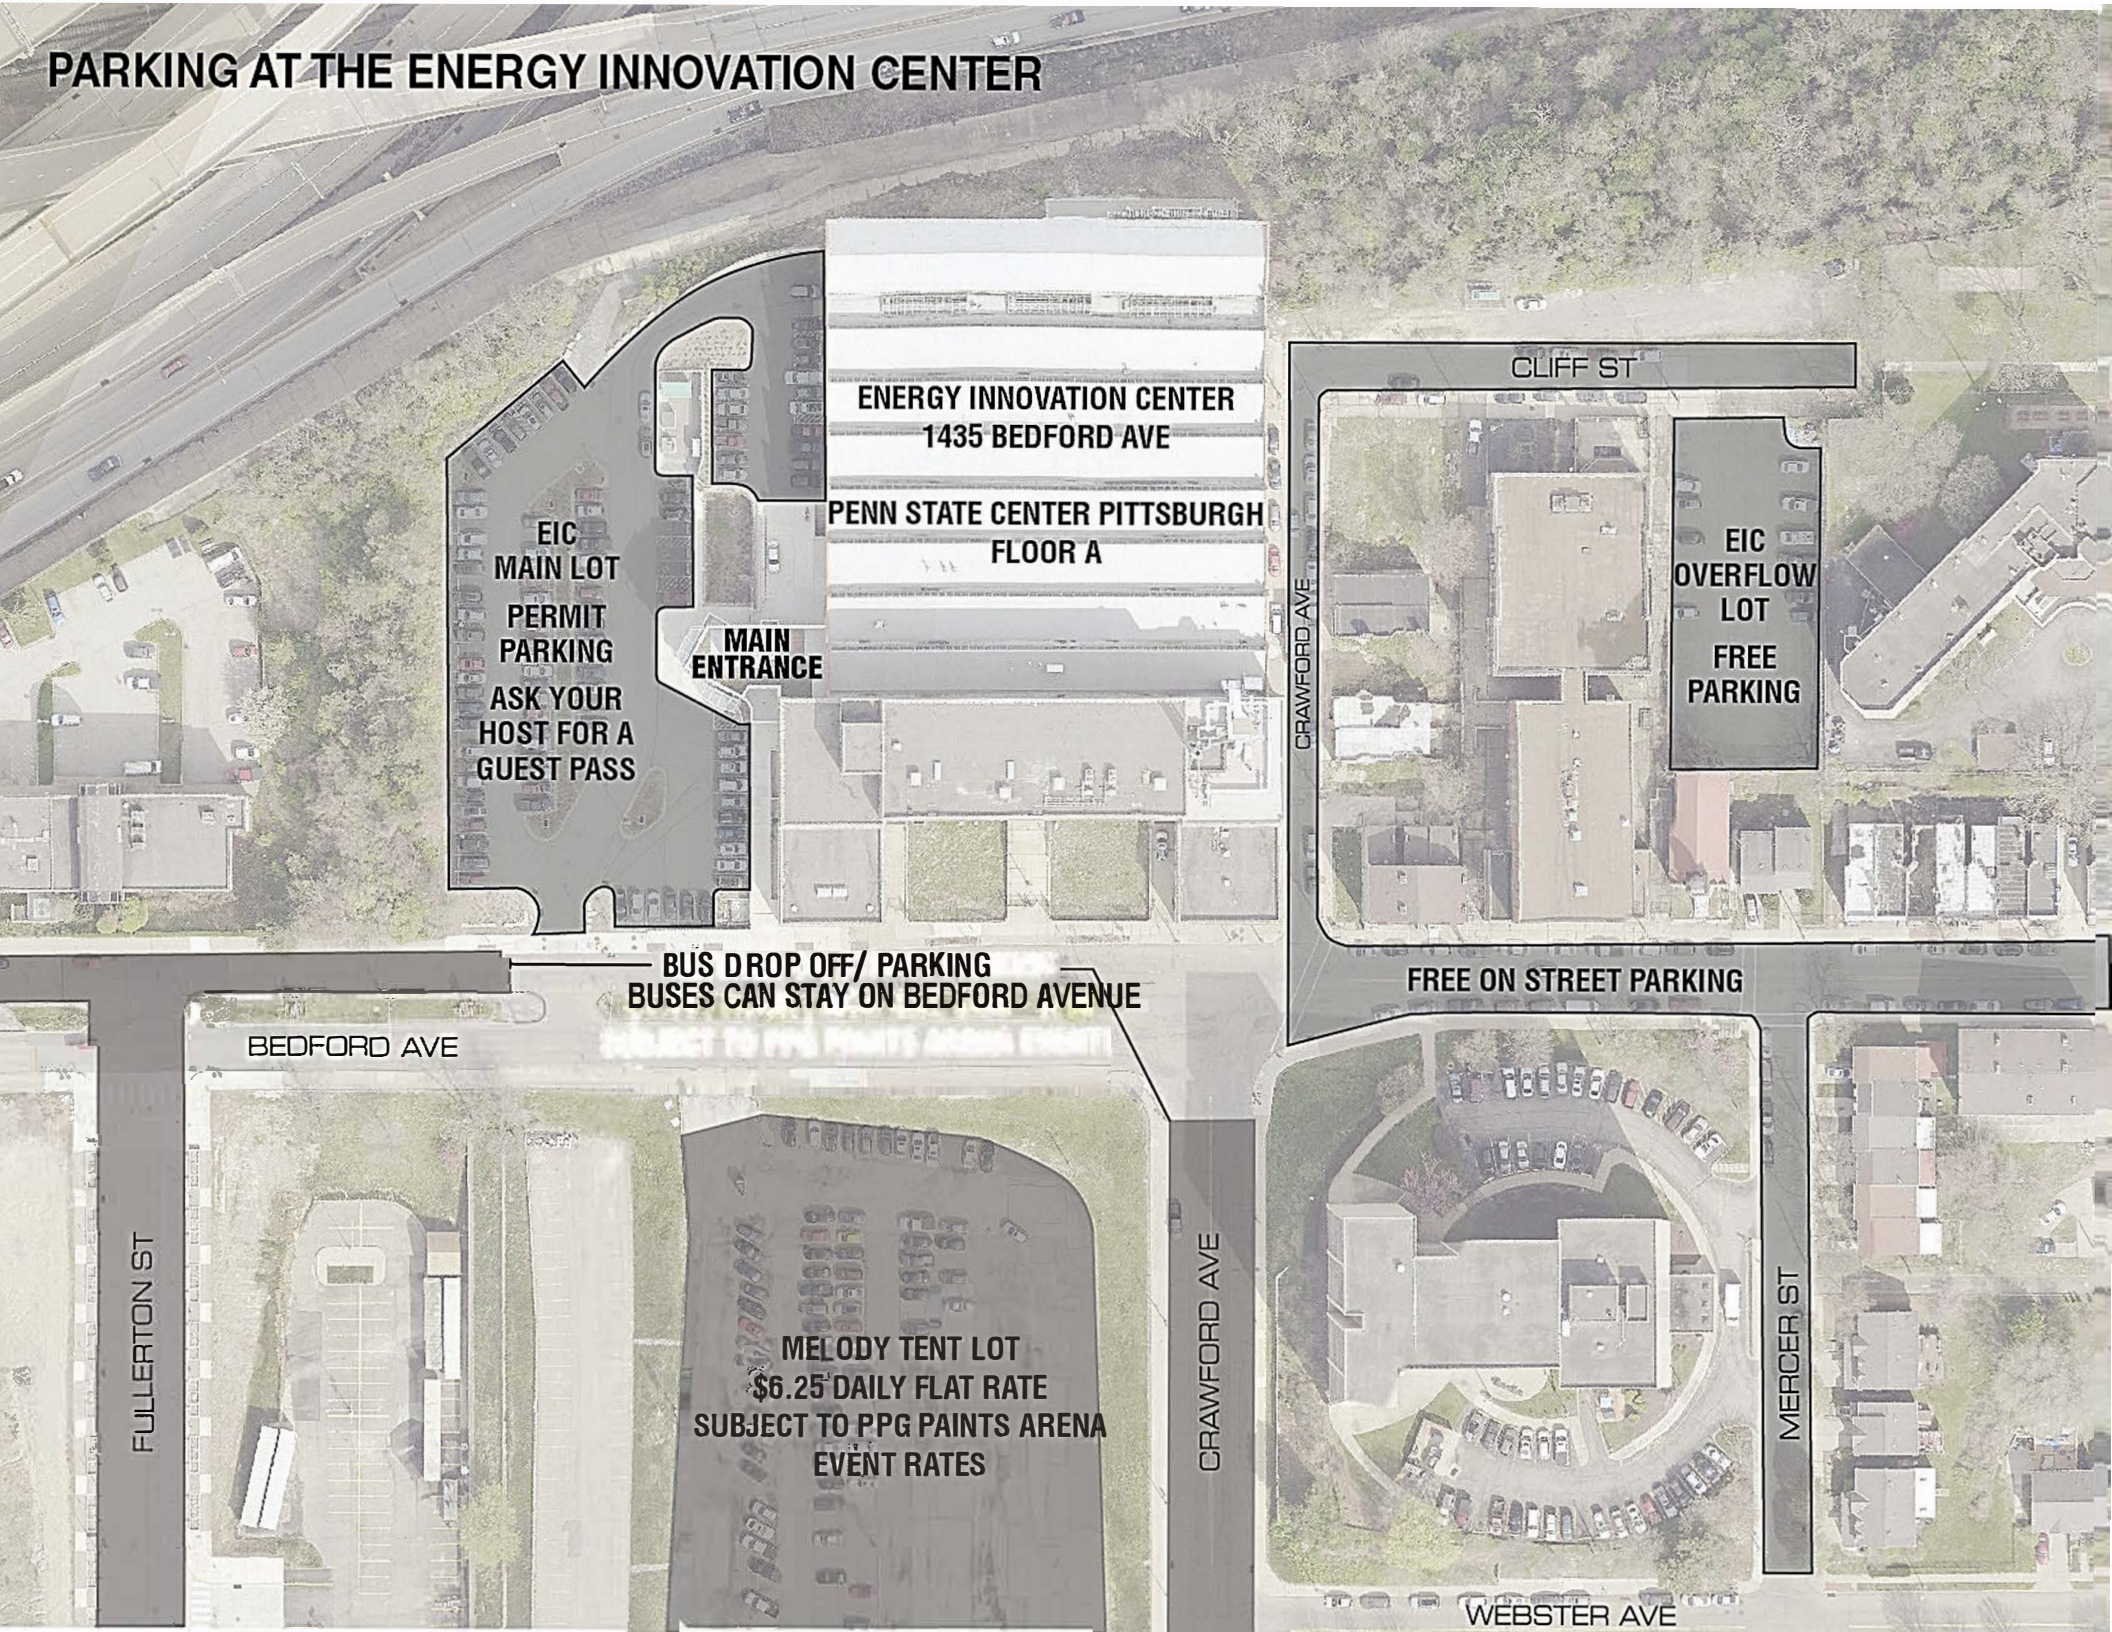

PARKING AT THE ENERGY INNOVATION CENTER

**ENERGY INNOVATION CENTER
1435 BEDFORD AVE**

**PENN STATE CENTER PITTSBURGH
FLOOR A**

**MAIN
ENTRANCE**

**EIC
MAIN LOT
PERMIT
PARKING
ASK YOUR
HOST FOR A
GUEST PASS**

**EIC
OVERFLOW
LOT
FREE
PARKING**

**BUS DROP OFF/ PARKING
BUSES CAN STAY ON BEDFORD AVENUE**

FREE ON STREET PARKING

**MELODY TENT LOT
\$6.25 DAILY FLAT RATE
SUBJECT TO PPG PAINTS ARENA
EVENT RATES**

BEDFORD AVE

FULLERTON ST

CRAWFORD AVE

MERCER ST

WEBSTER AVE

CLIFF ST